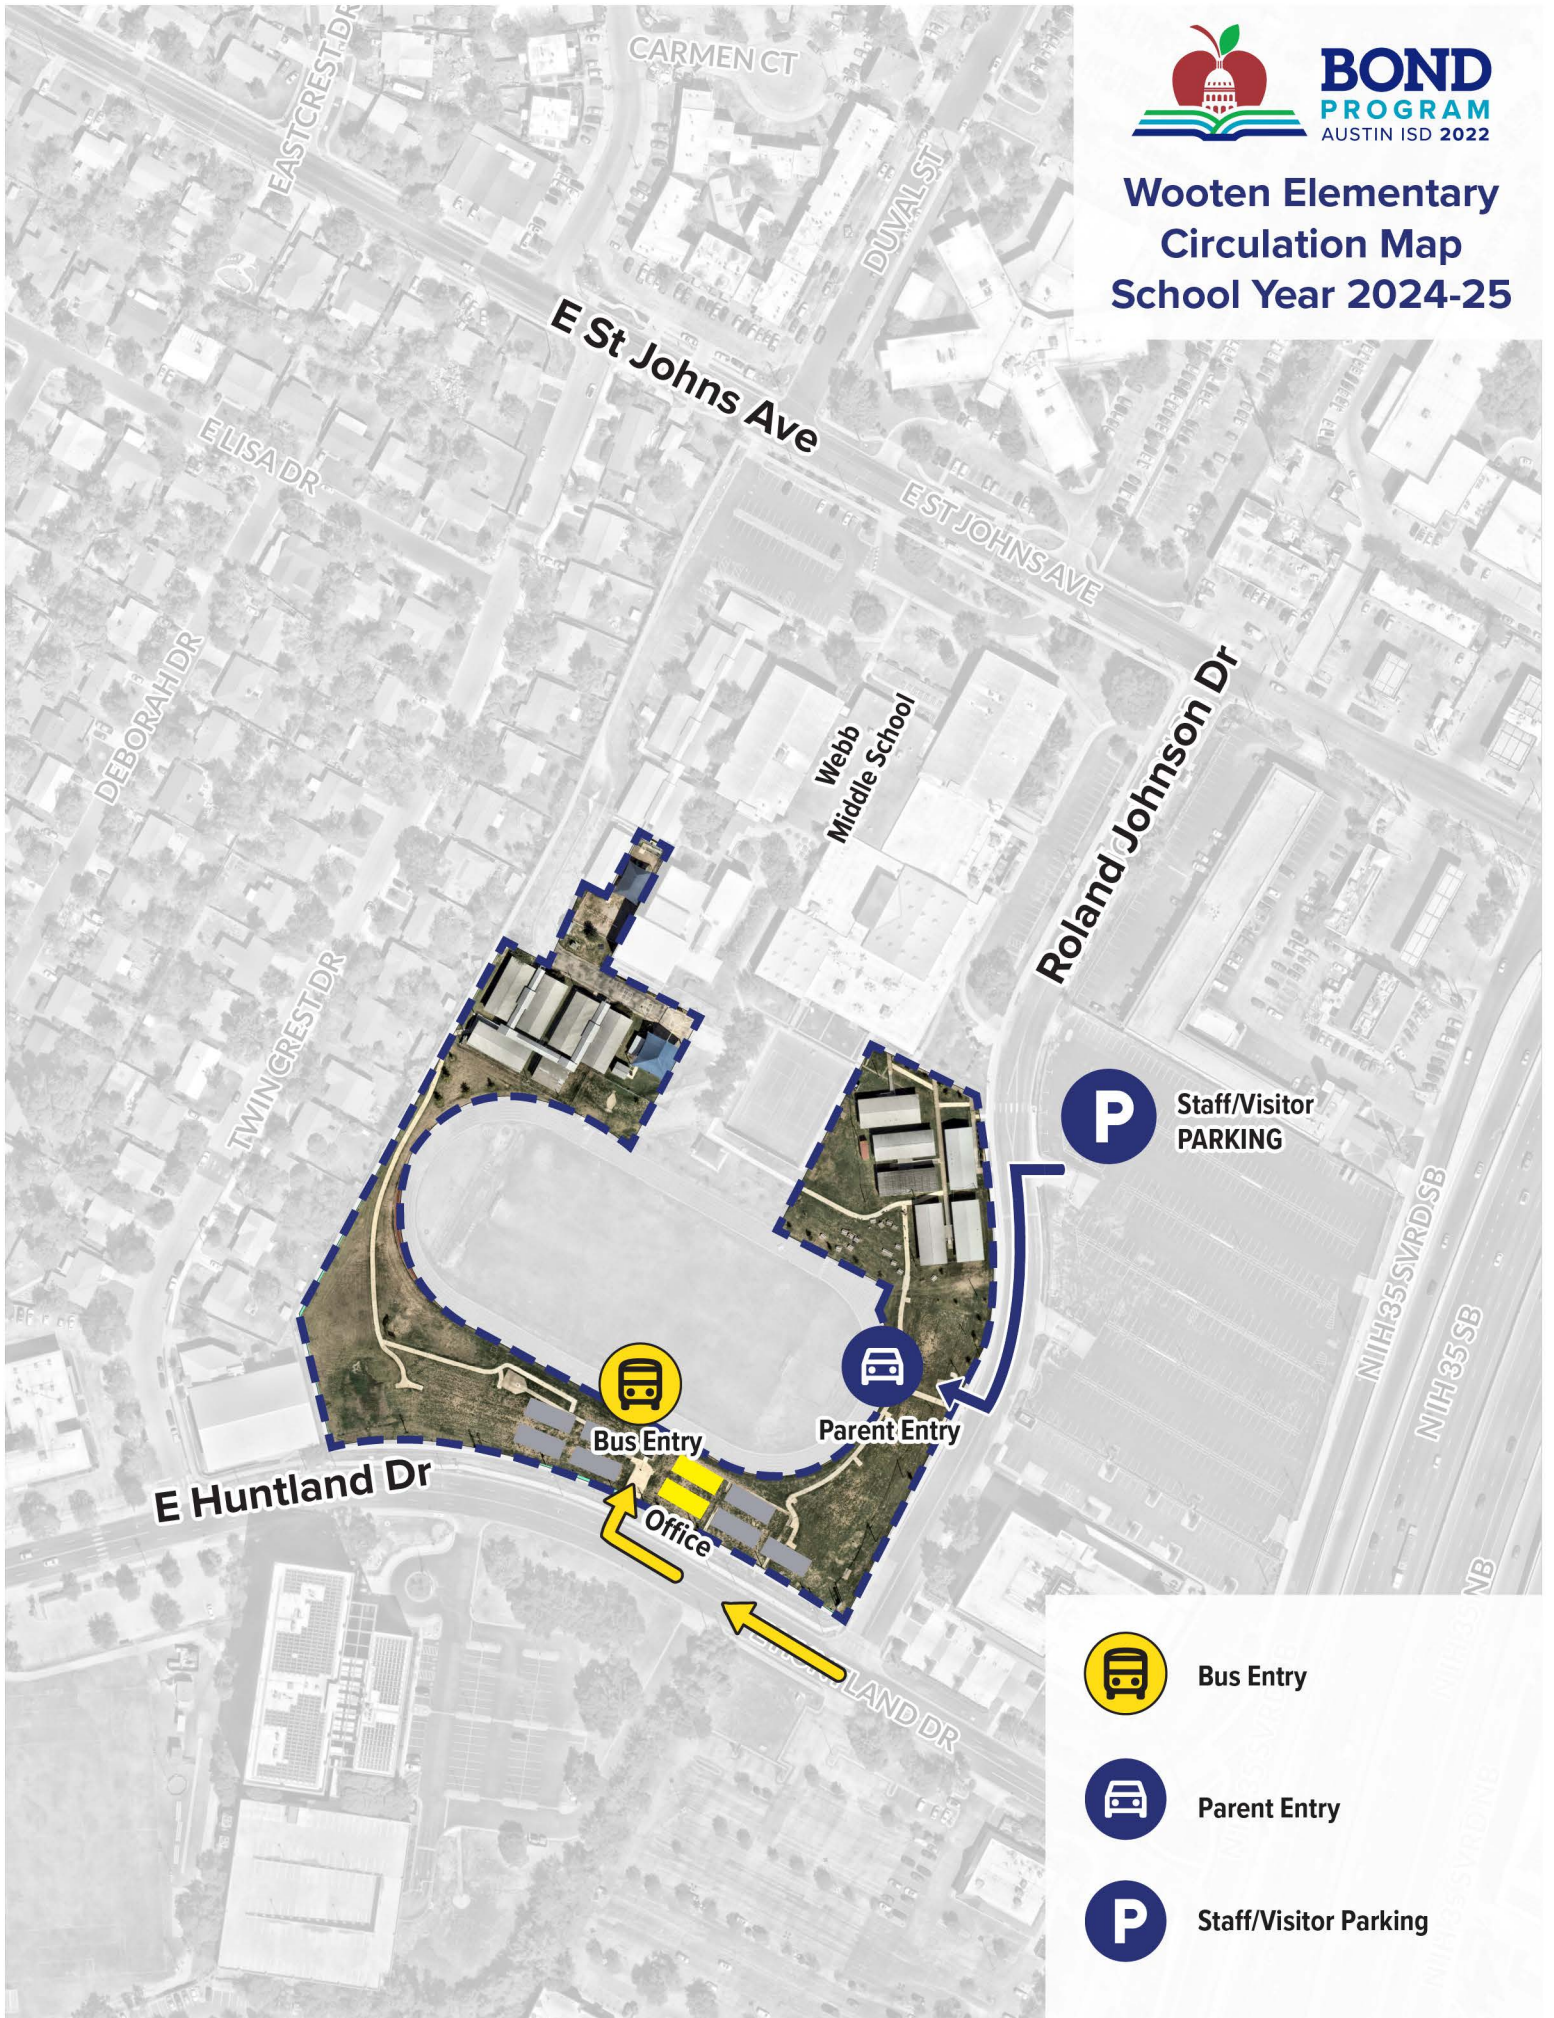

Wooten Elementary Circulation Map School Year 2024-25

P Staff/Visitor
PARKING

 Bus Entry

 Parent Entry

 Office

 Bus Entry

 Parent Entry

 Staff/Visitor Parking